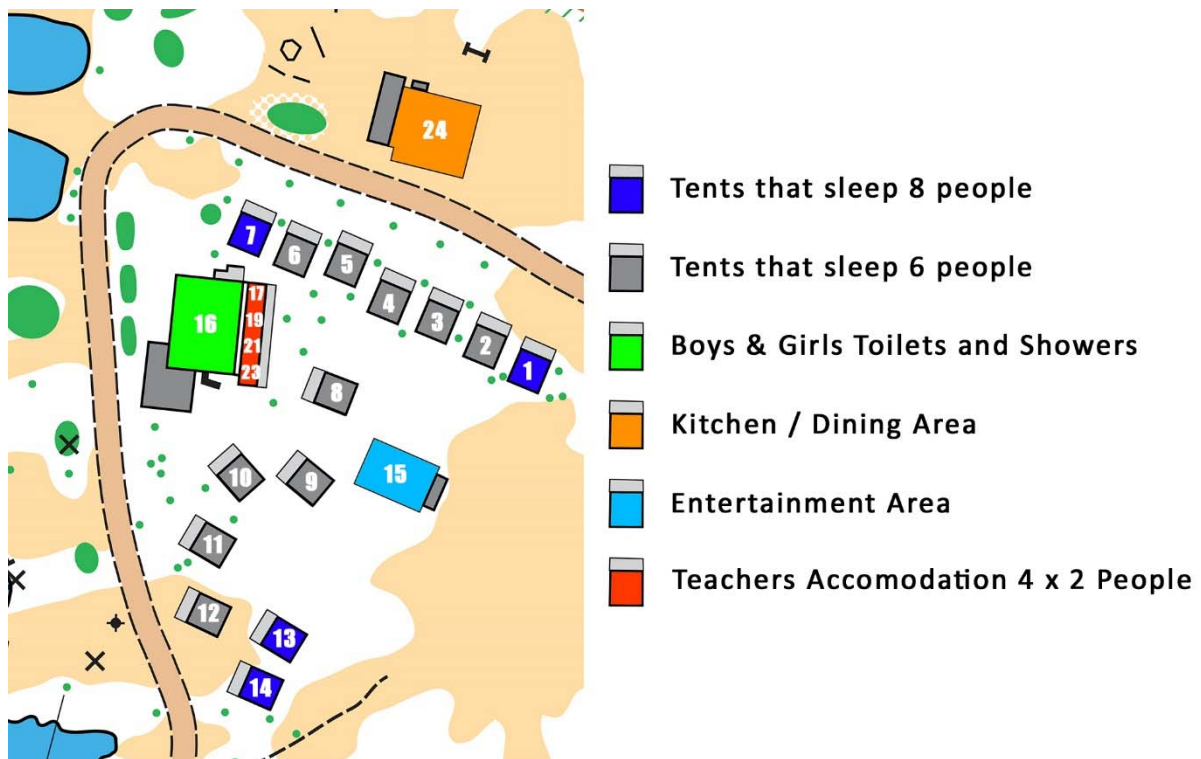

Below is a layout of the camp area. There are 4 tents that sleep 8, 10 tents that will sleep 6, the teachers accommodation block of 4 rooms that sleep 2 people per room each with their own ensuite.

You can also see the Kitchen and Dining area, the Shower/Toilet block (girls one end boys the other) and the new undercover entertainment area.